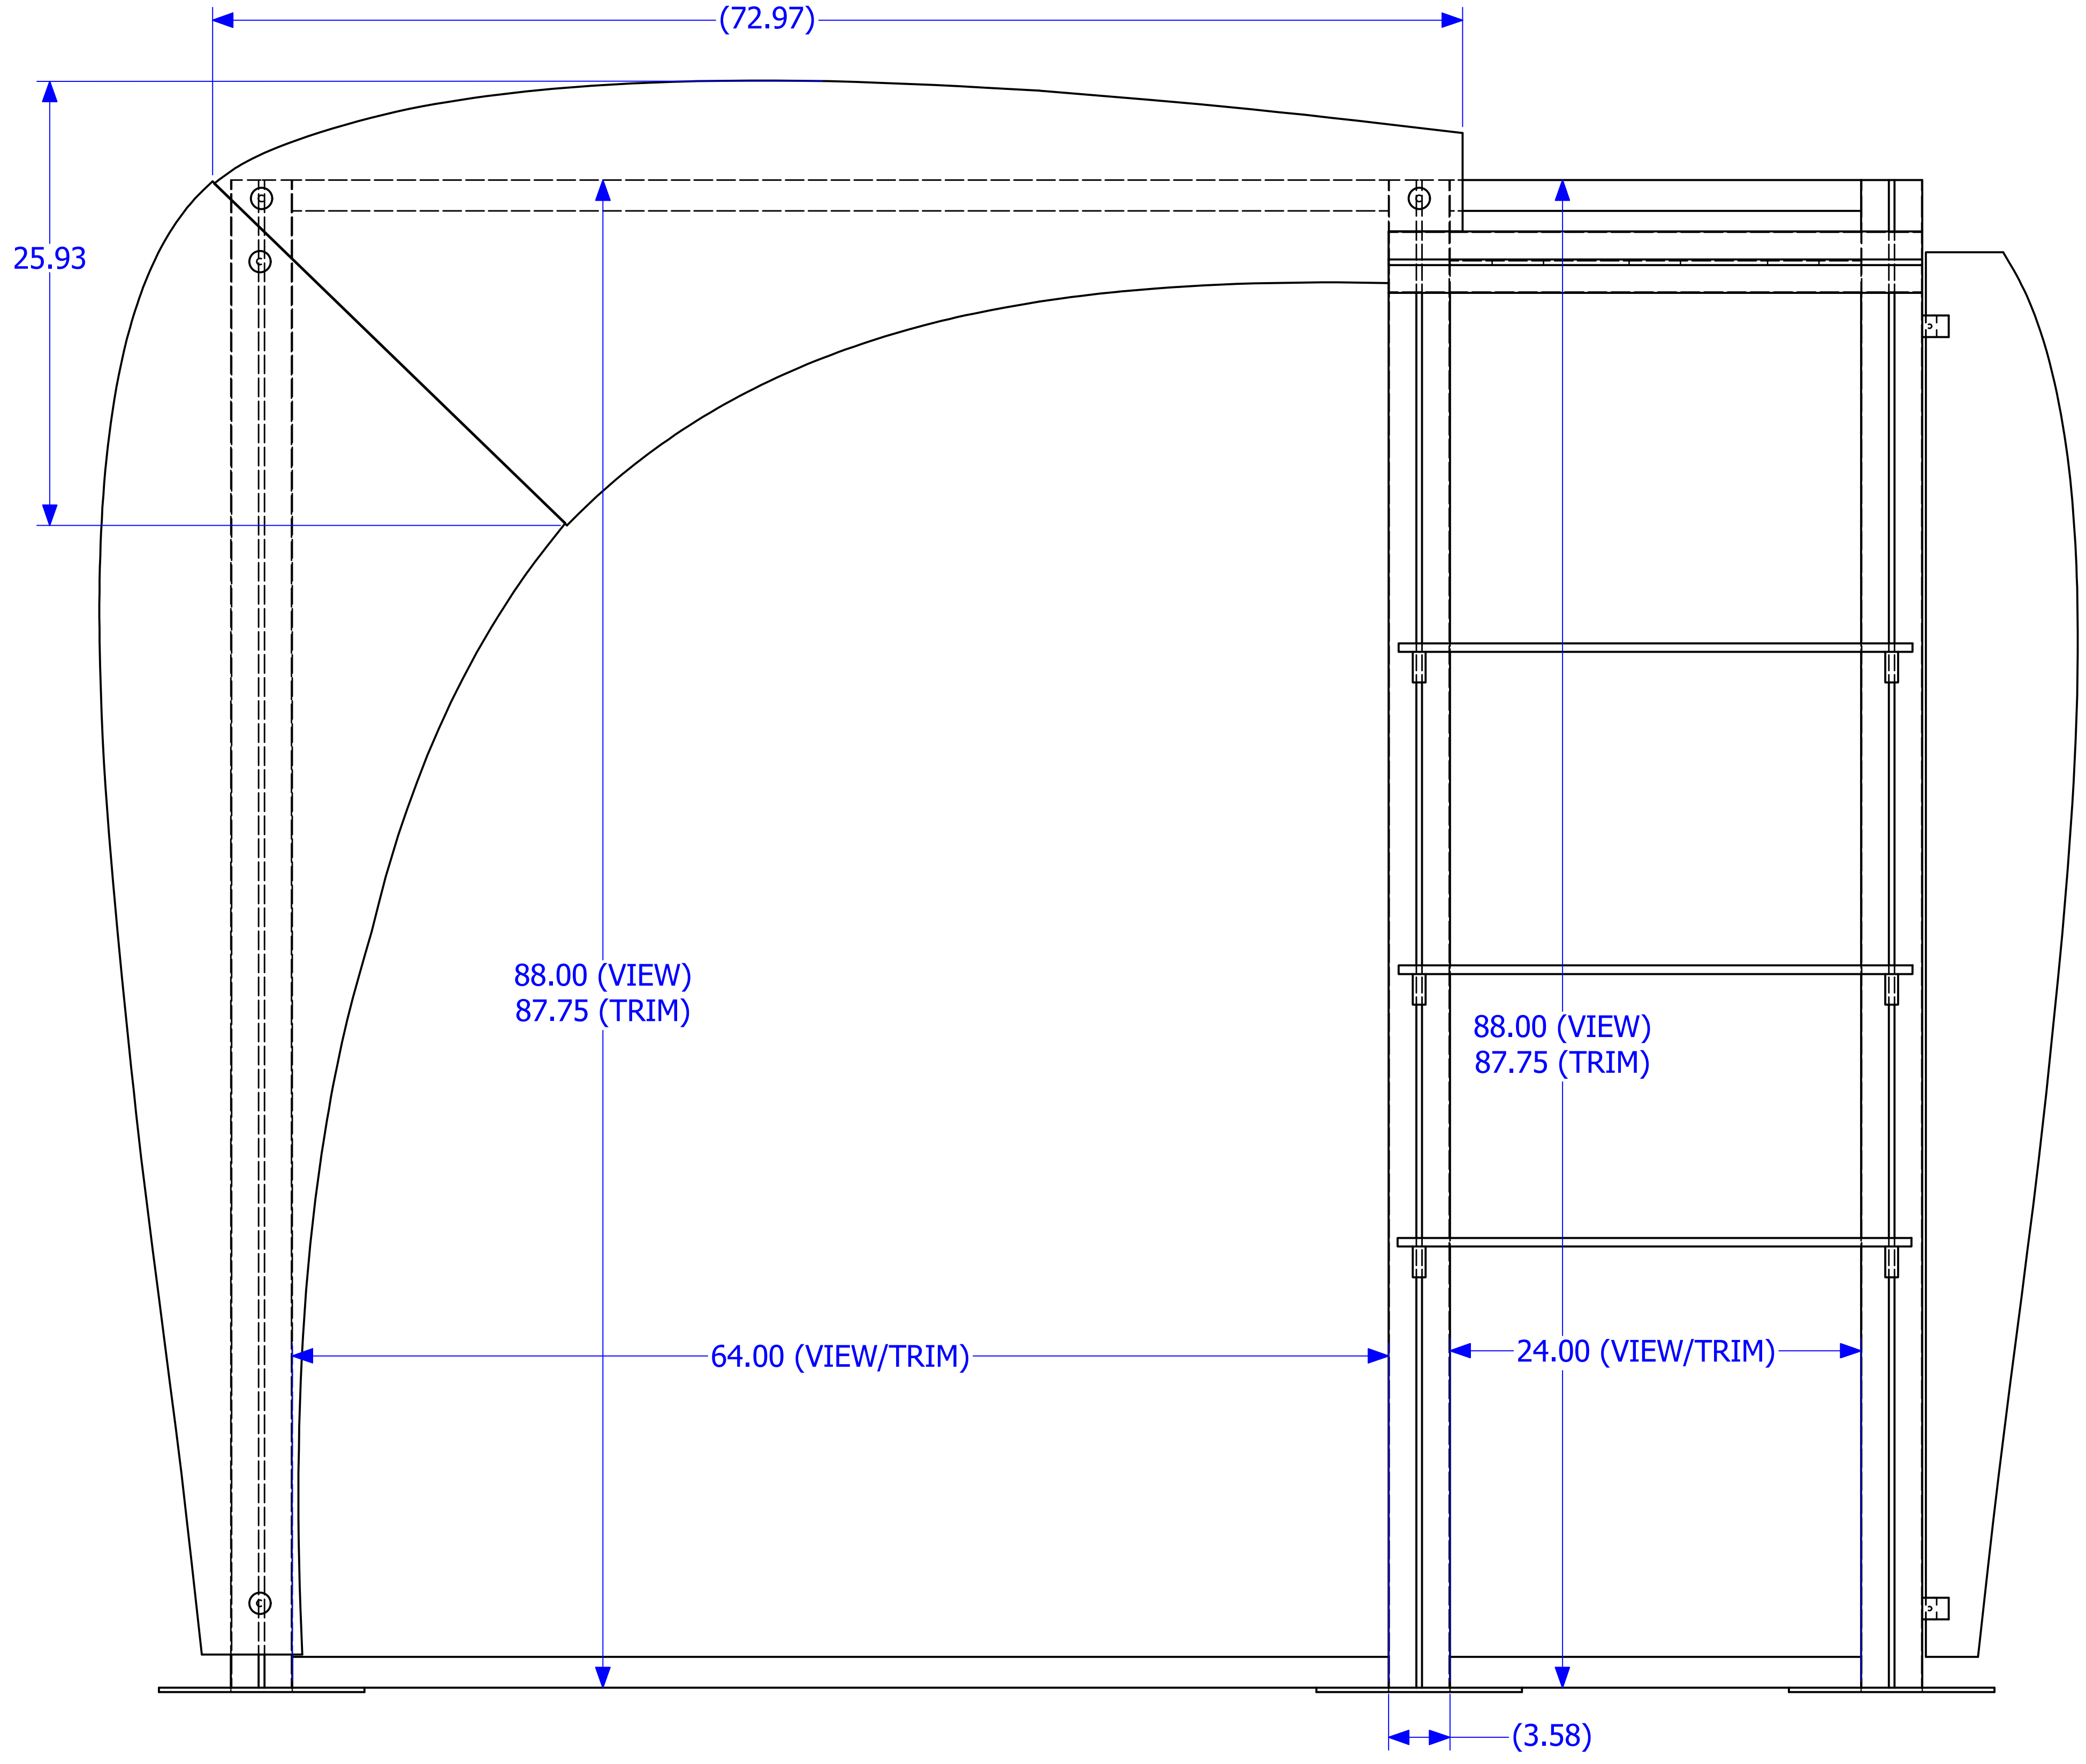

8 | 7 | 6 | 5 | 4 | 3 | 2 | 1

GRAPHIC SPECS	
PRODUCT NAME:	ECO-1015 (ETHOS)
MATERIAL:	PARADISE FABRC
VIEWABLE/TRIM SIZE:	(1) 64" x 87.75"
VIEWABLE/TRIM SIZE:	(1) 24" x 87.75"
MATERIAL:	ECOGLOSS 1/8
VIEWABLE/TRIM SIZE:	(1) 72.87" x 25.92"
ESTIMATED GRAPHIC PACKAGE	\$1020 RETAIL
EFFECTIVE DATE:	8/1/2011

**Please use this document for reference only.
Contact your distributor for final graphic templates per order.**

DRAWN michaelmccord	7/20/2011	TITLE	
CHECKED		ECO-1015 GRAPHIC SPECS	
QA		SIZE	D
MFG		DWG NO	ECO-1015 (ETHOS) GFX SPECS
APPROVED		SCALE	
		SHEET 1 OF 1	

8 | 7 | 6 | 5 | 4 | 3 | 2 | 1